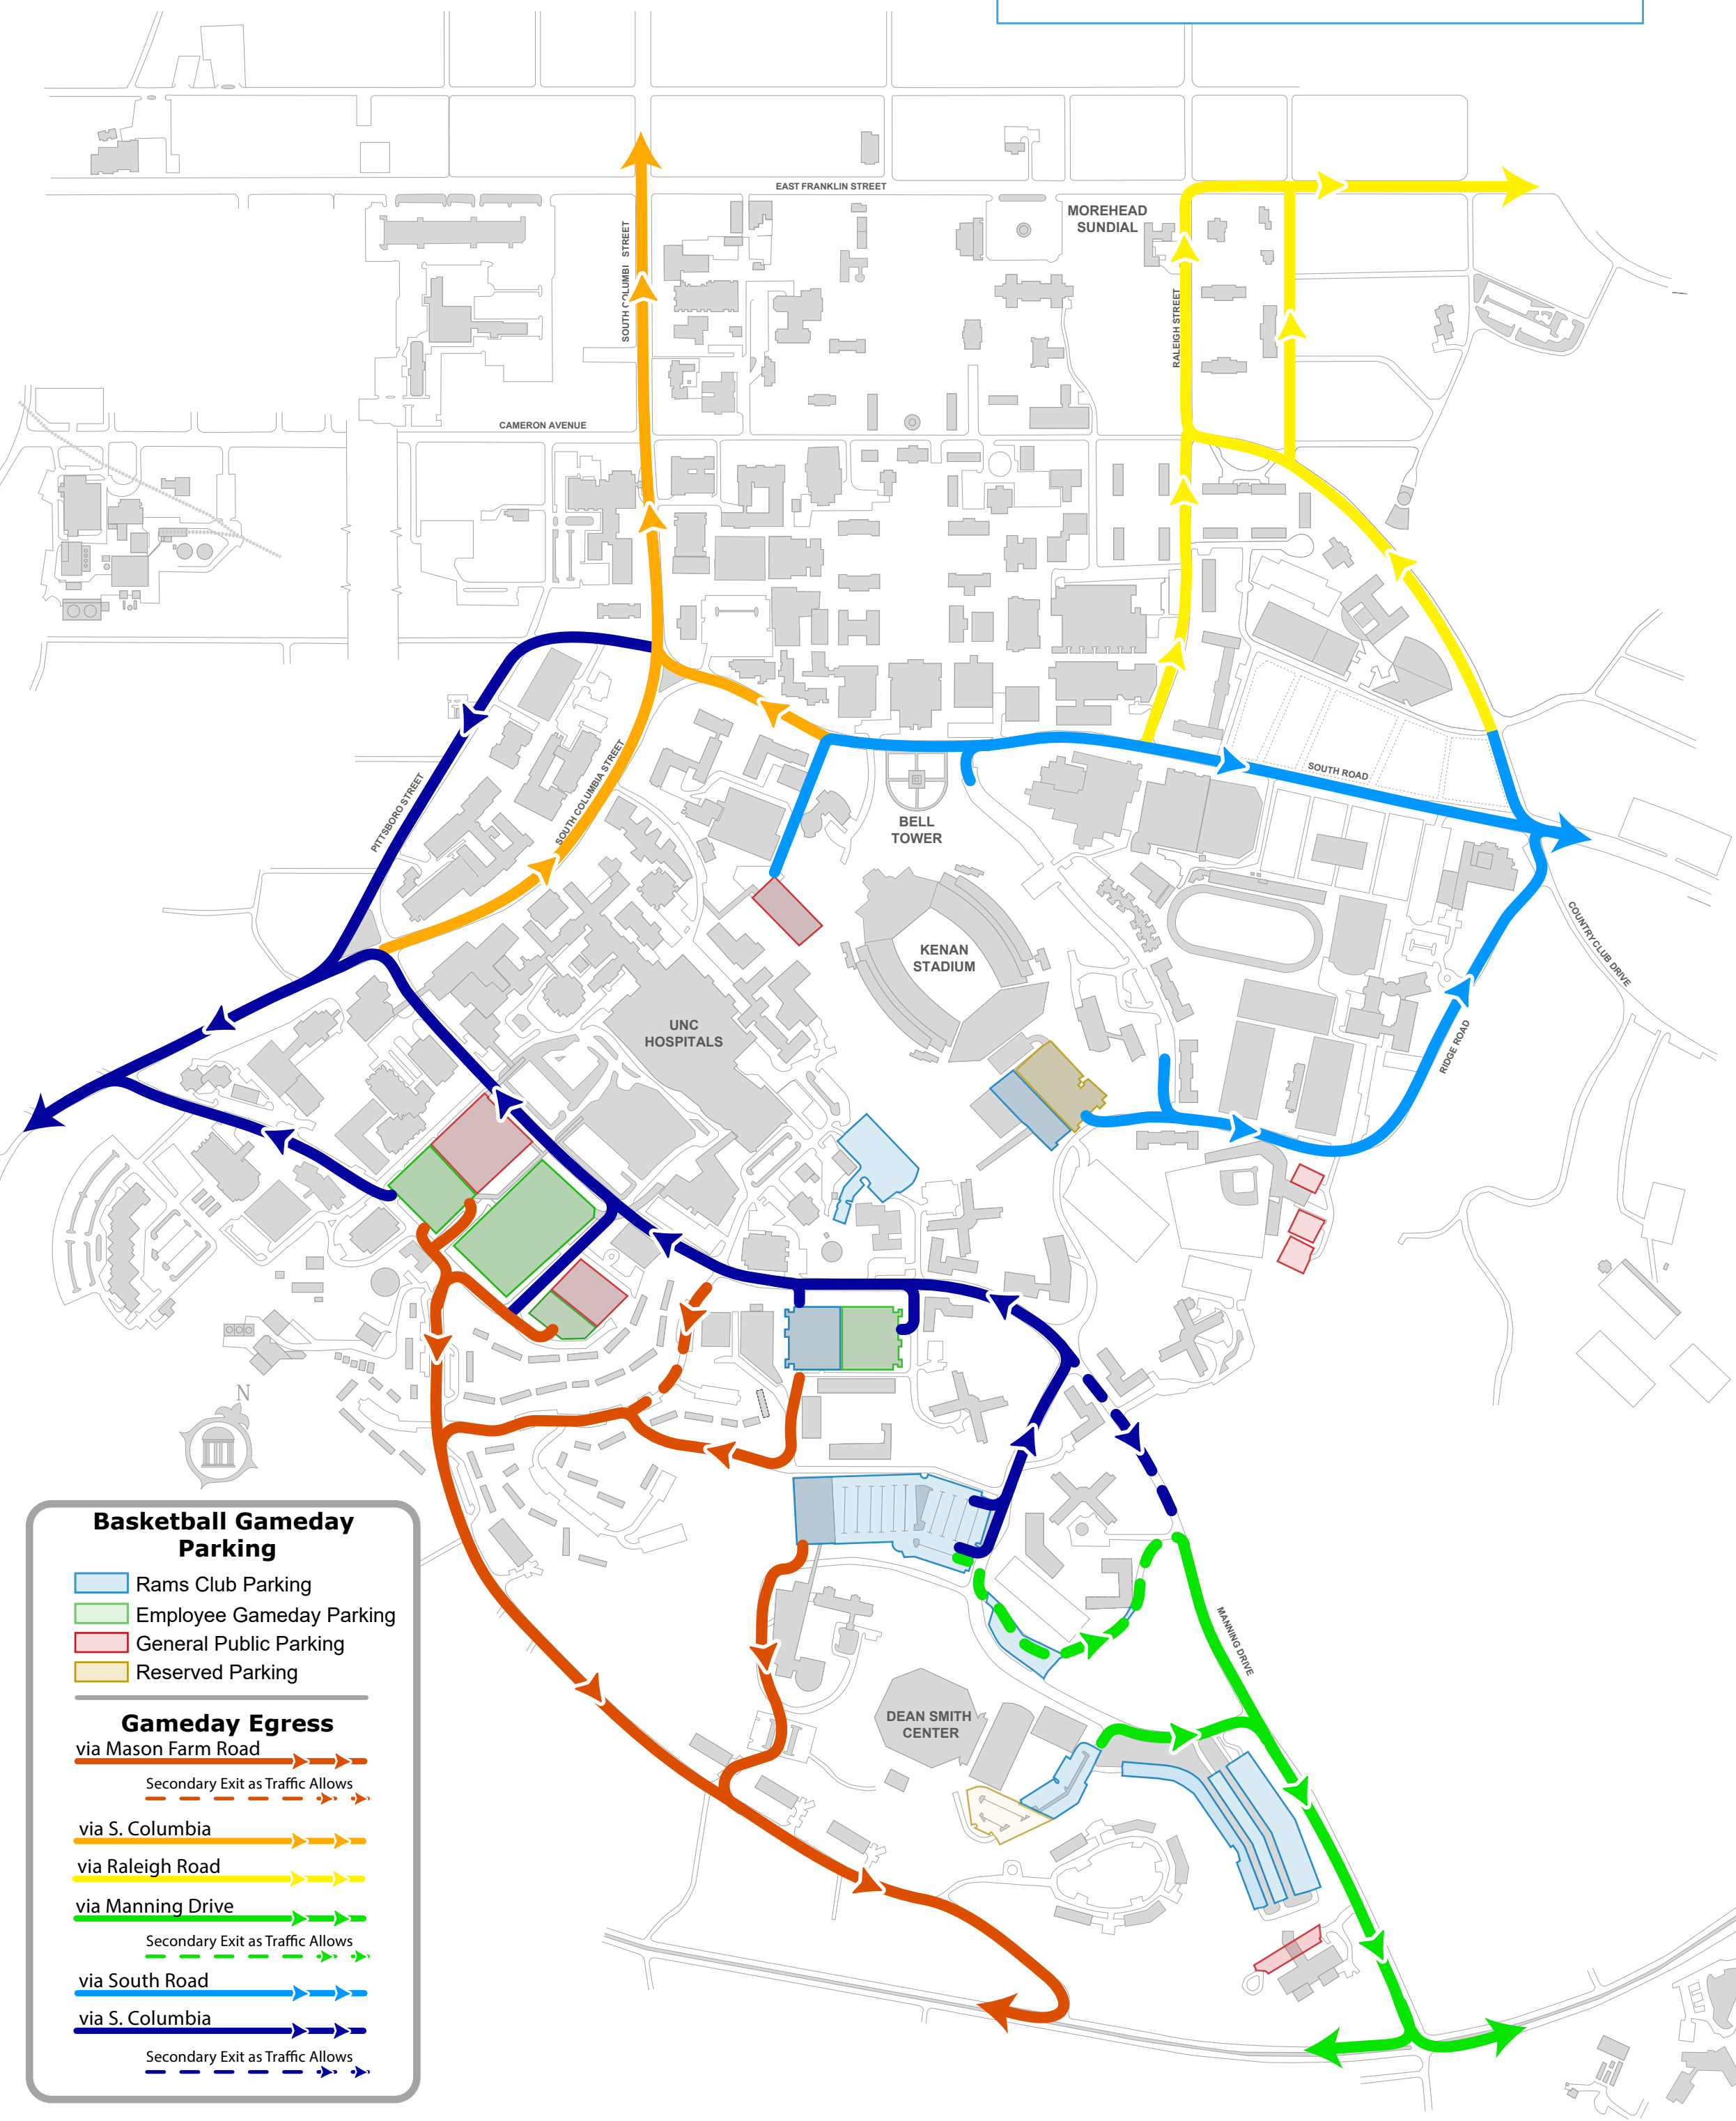

Recommended Basketball Parking Exits

From the parking lots, your fastest route will be:

- 1 In the direction the traffic officers direct
- 2 Away from campus by most direct route
- 3 Then towards your destination

Basketball Gameday Parking

- Rams Club Parking
- Employee Gameday Parking
- General Public Parking
- Reserved Parking

Gameday Egress

- via Mason Farm Road
 -
 - Secondary Exit as Traffic Allows - - - →
- via S. Columbia →
- via Raleigh Road →
- via Manning Drive
 -
 - Secondary Exit as Traffic Allows - - - →
- via South Road →
- via S. Columbia
 -
 - Secondary Exit as Traffic Allows - - - →